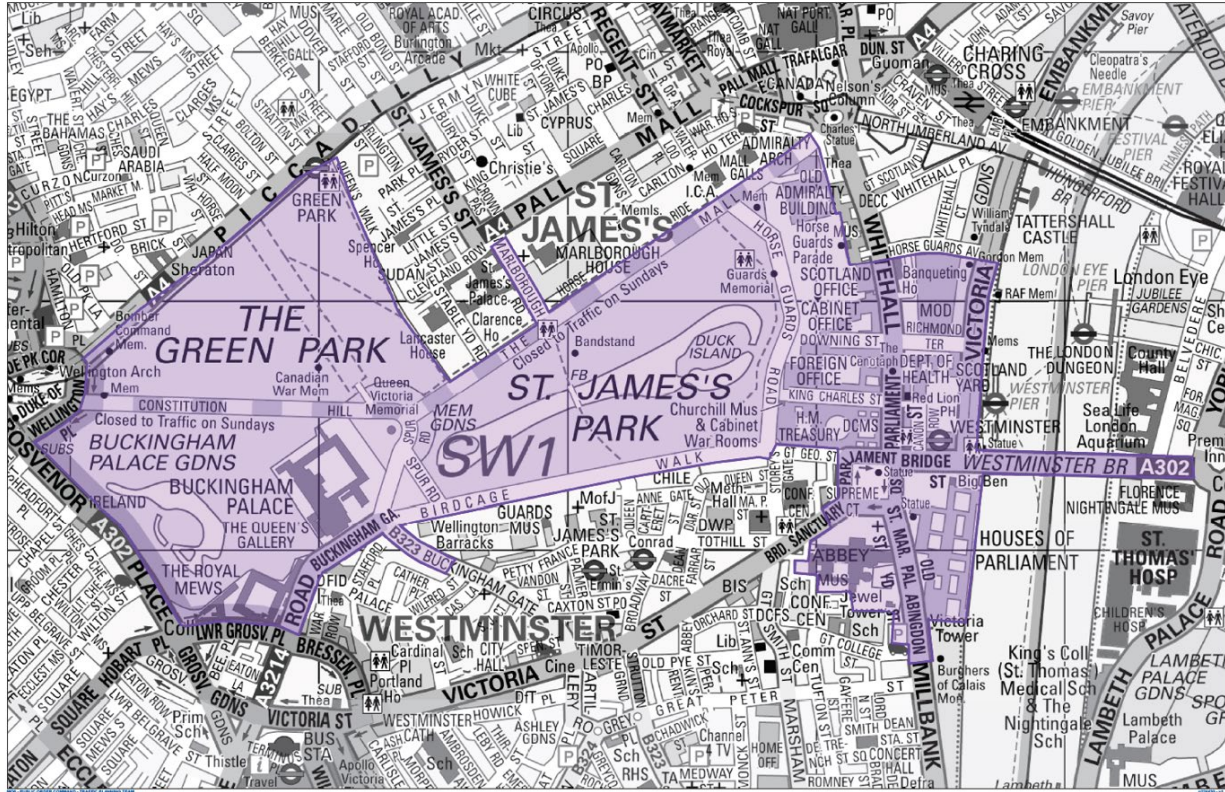

## Road Closure Plan

Map A – Until around 8am – All vehicle traffic prohibited in St James’ and Green Parks and Parliament Square environs, including Victoria Embankment and Westminster Bridge  
This includes pre-arranged delivery and freight vehicles. No vehicles will be admitted.

Map B – from around 8am onwards – Restricted vehicle access to St James’ and Green Parks and Parliament Square environs, including Victoria Embankment. Westminster Bridge will remain closed.

To gain access, delivery drivers will need to produce

In our earlier message we mentioned further spontaneous vehicular closures may occur in Victoria Embankment and Westminster Bridge Road. We can now confirm that Victoria Embankment will be closed between Horse Guards Avenue and the Victoria Tower, as well as Westminster Bridge throughout the day.