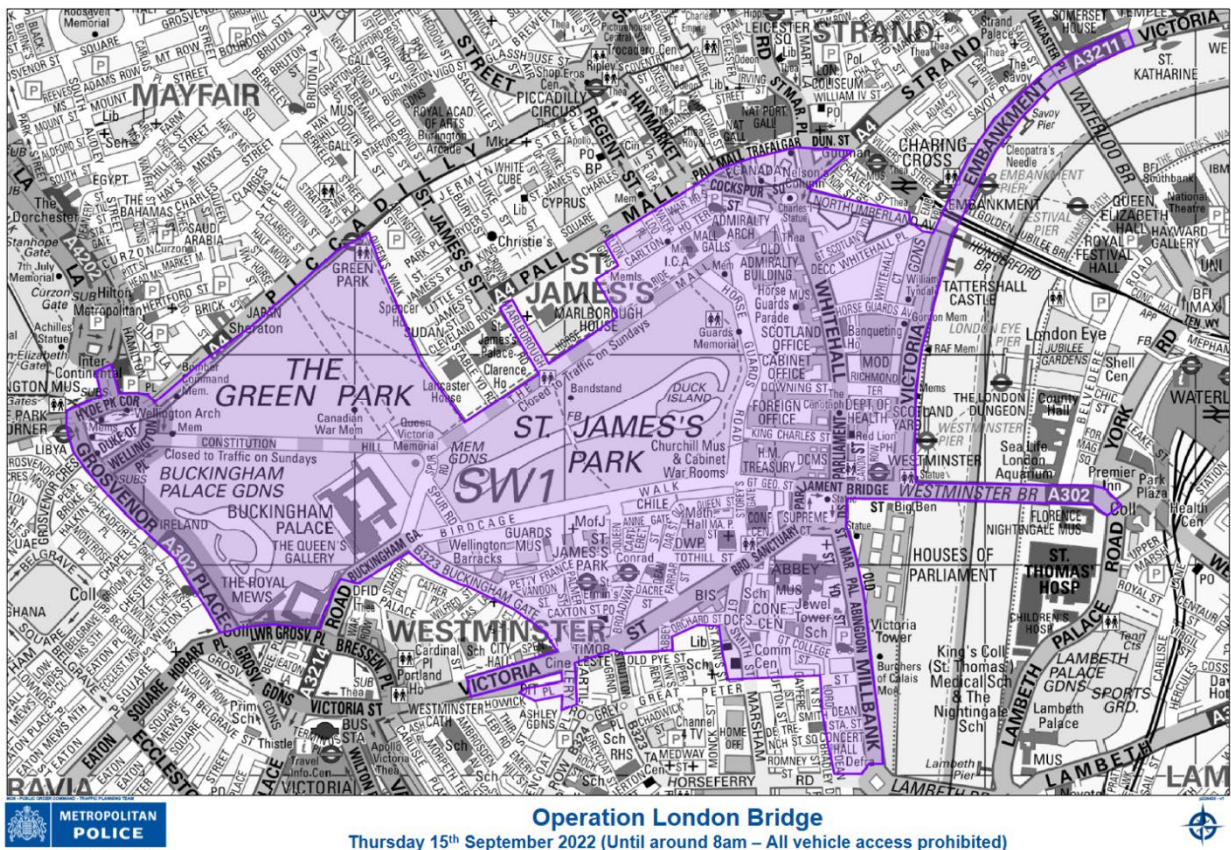

# Operation London Bridge Update

Dear Victoria, Victoria Westminster and Whitehall BID Members,

The Metropolitan Police have released the below information:

## Road Closure Plan

Map A – Until around 8am – All vehicle traffic prohibited in St James’ and Green Parks and Parliament Square environs, including Victoria Embankment and Westminster Bridge  
This includes pre-arranged delivery and freight vehicles. No vehicles will be admitted.

Map B – from around 8am onwards – Restricted vehicle access to St James’ and Green Parks and Parliament Square environs, including Victoria Embankment. Westminster Bridge will remain closed.

To gain access, delivery drivers will need to produce